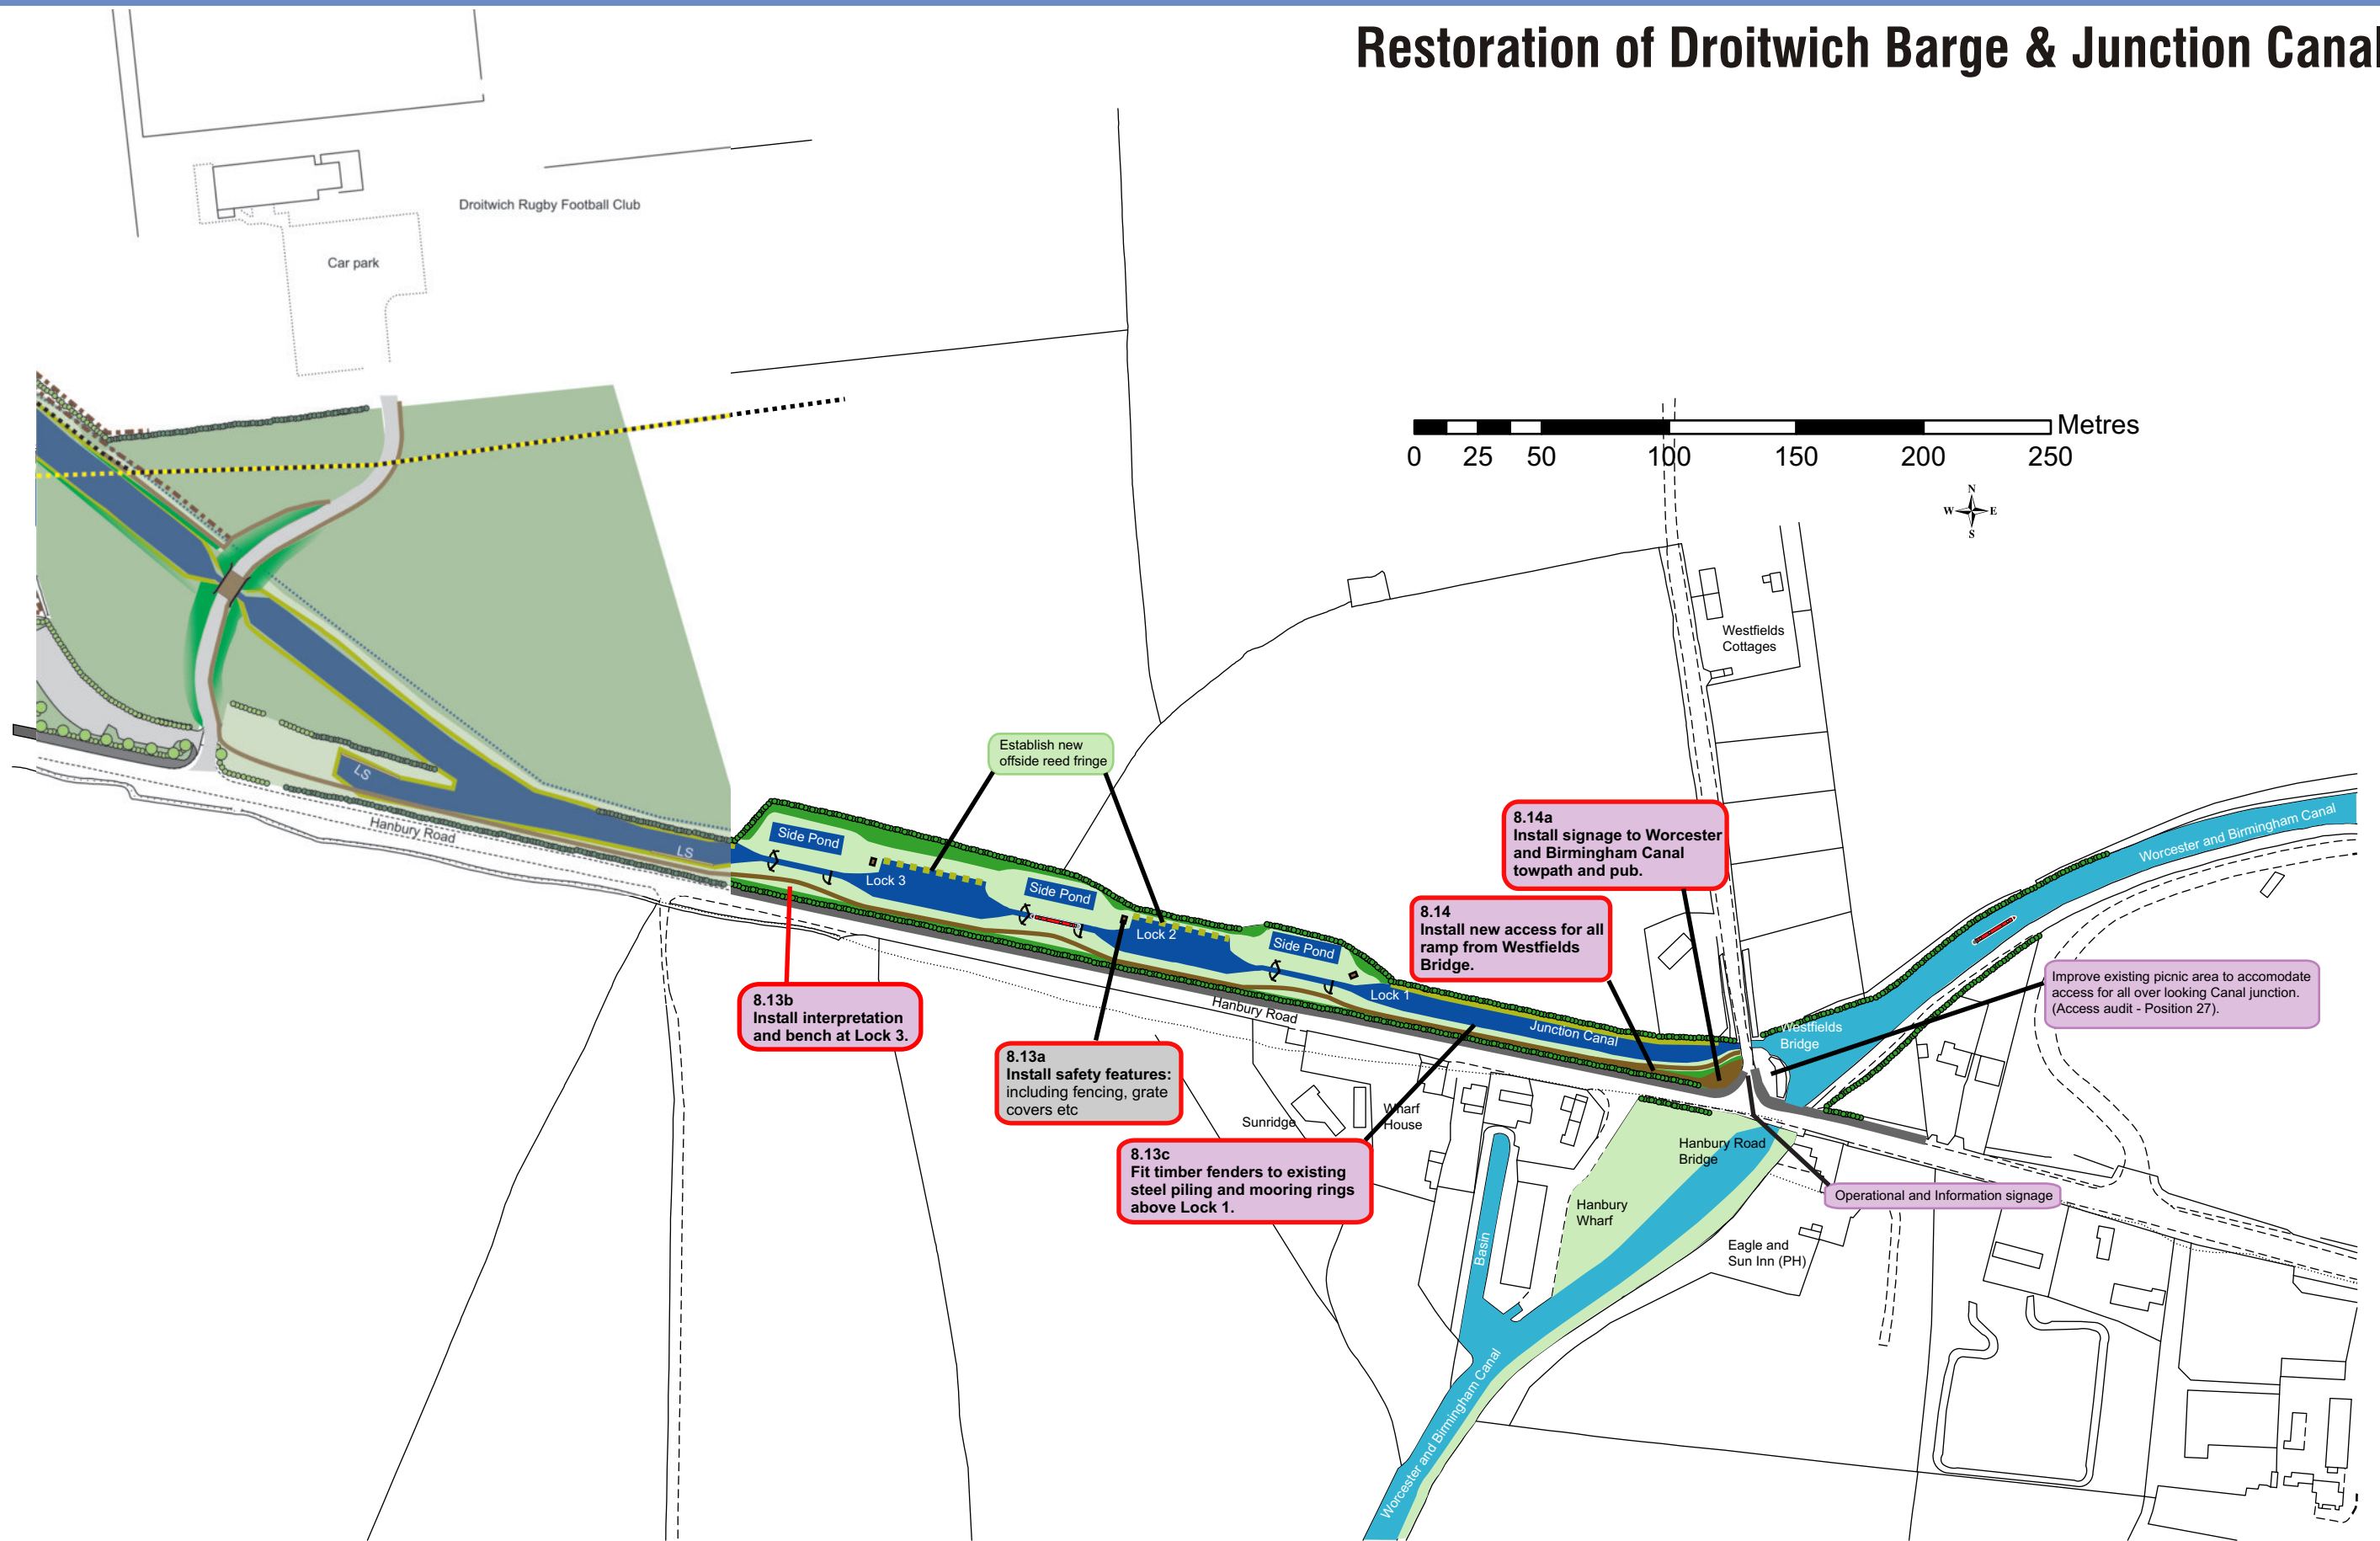

Restoration of Droitwich Barge & Junction Canals

Proposal Map 13 - Lock 4 (Junction Canal) to Worcester & Birmingham Canal